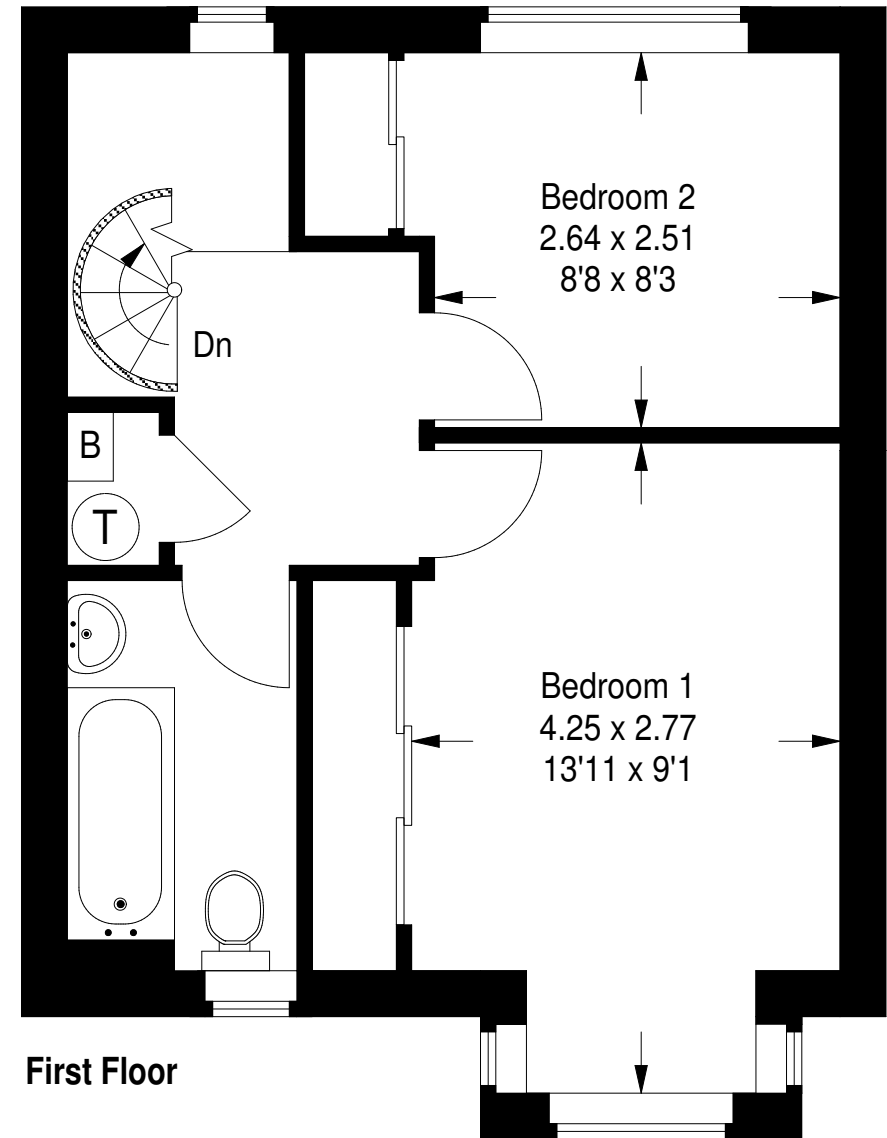

43 Demesne Furze, Headington, Oxford

Approximate Gross Internal Area:- 62 sq m / 667 sq ft

FLOORPLANZ © 2009 01483755510 Ref 57417

This illustration is for identification purposes only. Measured & drawn in accordance with RICS guidelines. Not drawn to scale, unless stated. Dimensions shown are to the nearest 7.5 cm / 3" and are through cupboard / wardrobes to wall surfaces where possible or where indicated by arrow heads. Whilst every care is taken in the preparation of this plan, please check all dimensions shapes & compass bearings before making any decisions reliant upon them.