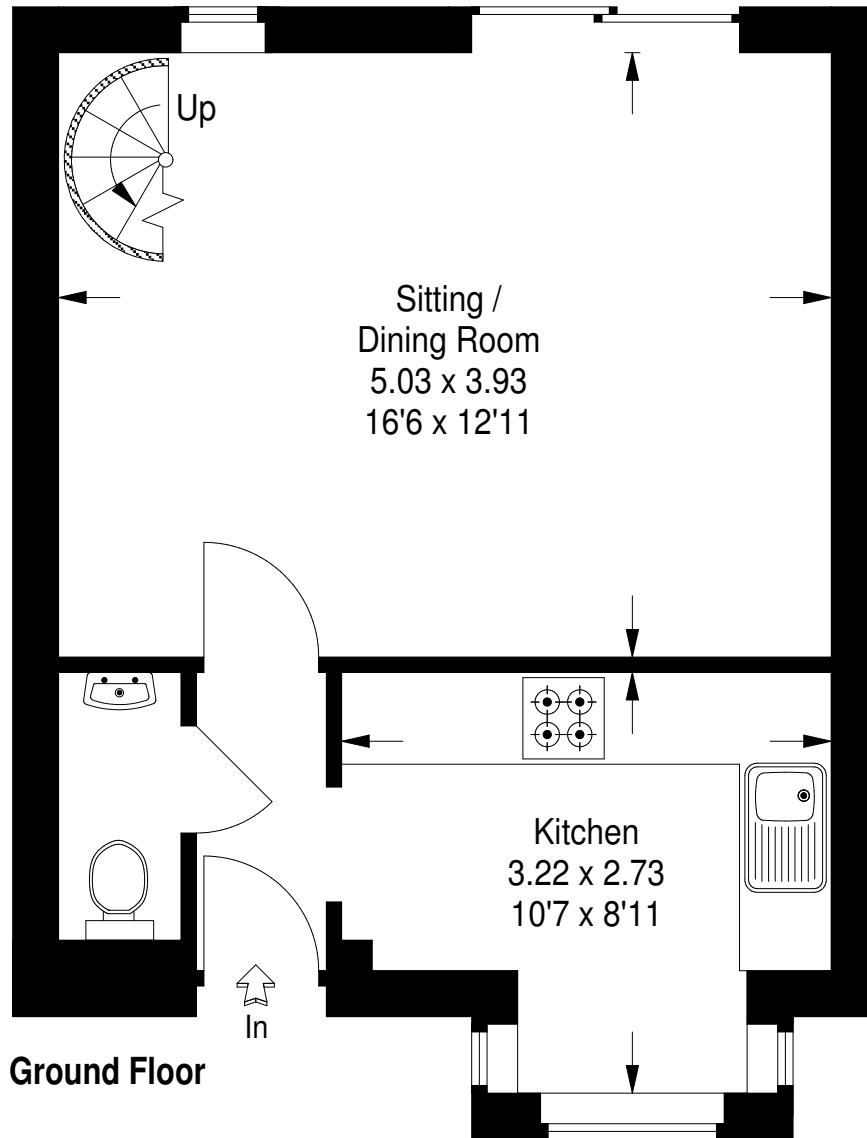

43 Demesne Furze, Headington, Oxford

Approximate Gross Internal Area:- 62 sq m / 667 sq ft

FLOORPLANZ © 2009 01483755510 Ref 57417

This illustration is for identification purposes only. Measured & drawn in accordance with RICS guidelines. Not drawn to scale, unless stated. Dimensions shown are to the nearest 7.5 cm / 3" and are through cupboard / wardrobes to wall surfaces where possible or where indicated by arrow heads. Whilst every care is taken in the preparation of this plan, please check all dimensions shapes & compass bearings before making any decisions reliant upon them.